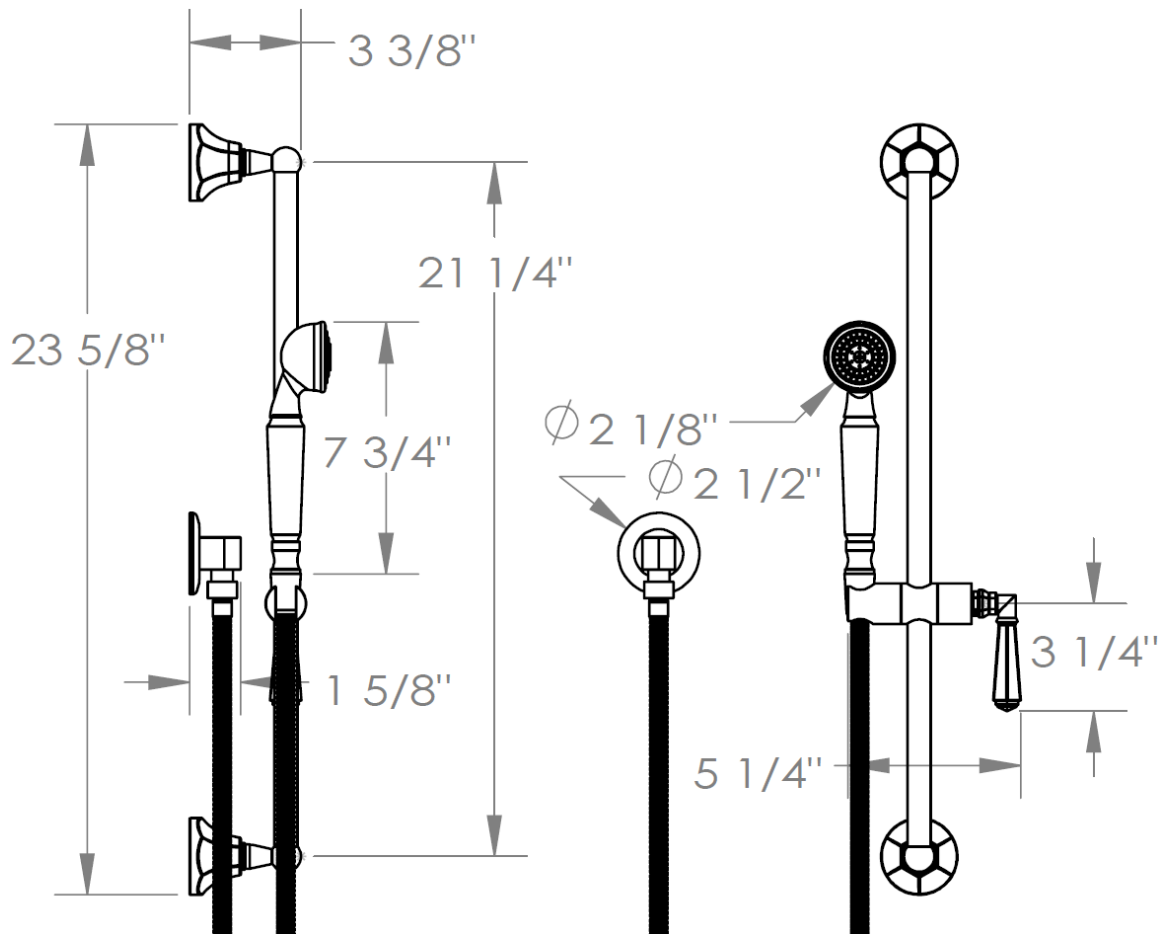

HSS-KIT267-312-Z

Positioning (Slide) Bar Kit

Includes: ELB-6001 Wall Elbow, DS-4079 Hand Shower Hose, PB-6524-312 Positioning Bar and SH-S525-A Hand Shower

WATERMARK DESIGNS 12/19/2014

350 Dewitt Ave Brooklyn NY 11207 USA T 718 257 2800 F 718 257 2144 info@watermark-designs.com

HSS-KIT267-312-Z

Positioning (Slide) Bar Kit

Includes: ELB-6001 Wall Elbow, DS-4079 Hand Shower Hose, PB-6524-312 Positioning Bar and SH-S525-A Hand Shower

WATERMARK DESIGNS 12/19/2014